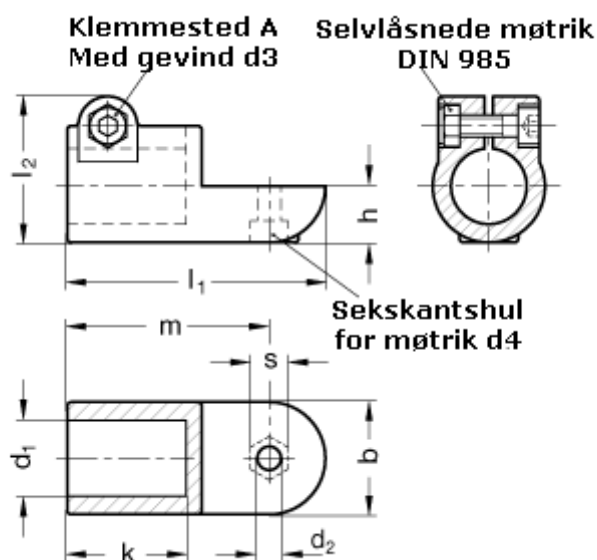

Article number: 20276B50OZ2SW

Description: E+G Swivel clamp connector
GN276-B50-OZ-2-SW

Measures

$b = 65$	$m = 115$
$d_1 = B50$	$s = 17$
$d_2 = 10.2$	
$d_3 = M10$	
$d_4 = M10$	
$k = 74.0$	
$l_1 = 148$	
$l_2 = 77.5$	